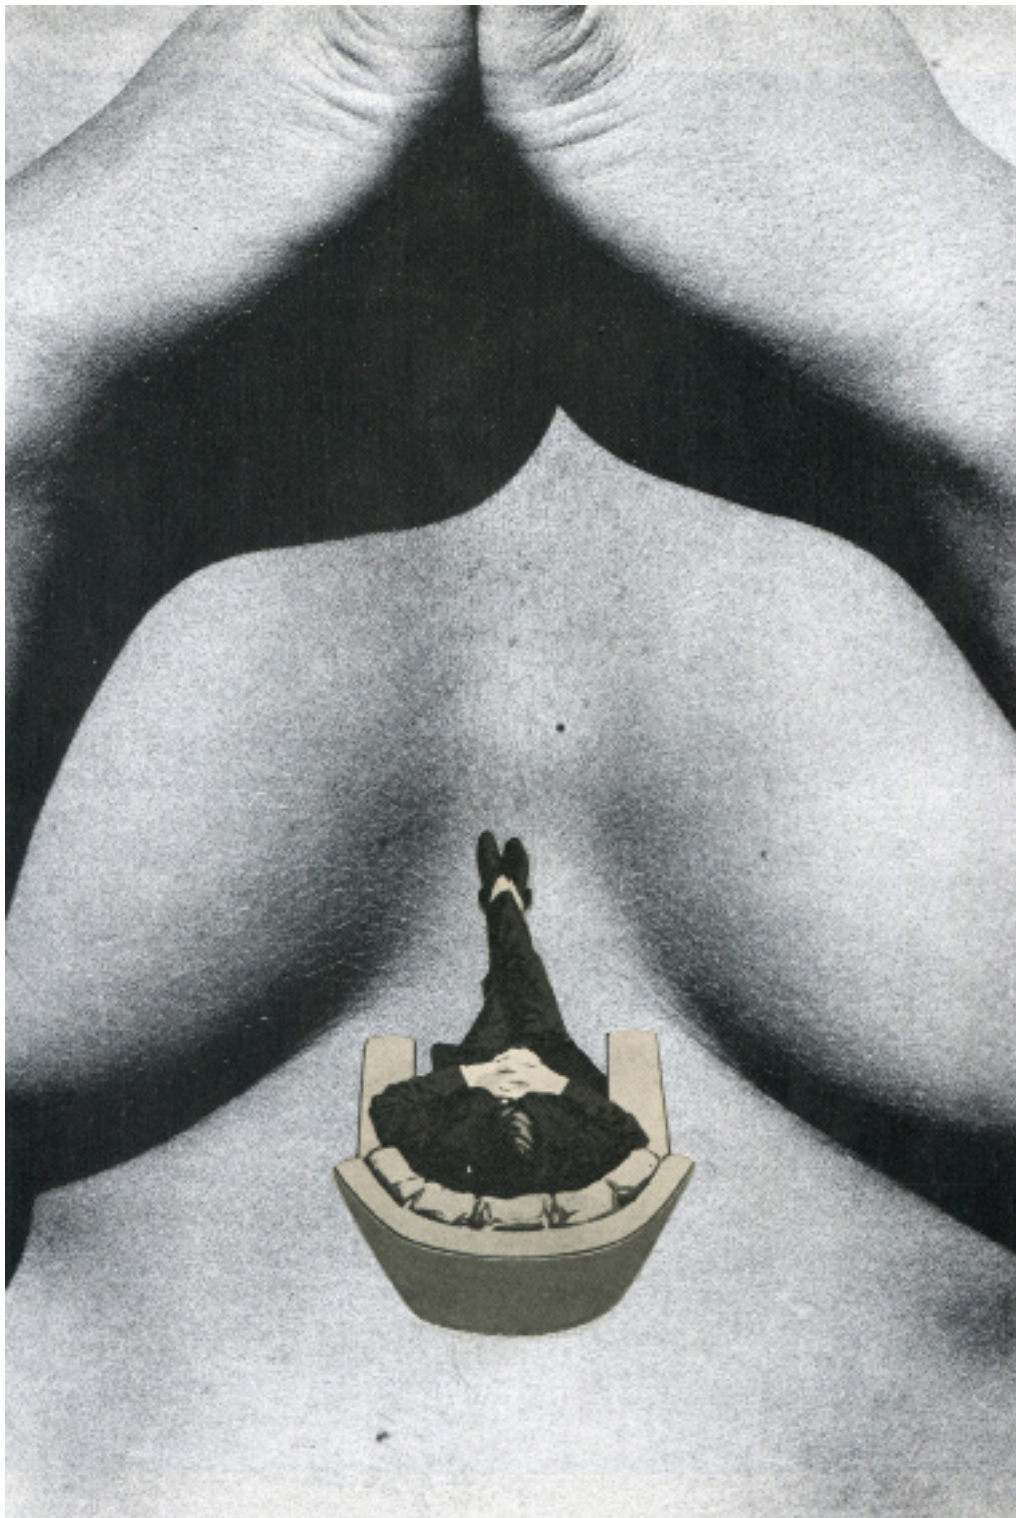

In a deserted landscape, tiny alpinists venture the ascent of a woman's leg, entire families swim in a bowl of blue soup, part of a mountain range threatens to creep up to a city, a cowboy sits astride a small bird, children fly through the sky in a pleasure boat. You are not hallucinating while viewing the work of Sammy Slabbinck.

Using cuttings from vintage magazines, such as Playboy and Paris Match, Slabbinck composes an absurd universe with a novel, poetic harmony. He jokingly calls himself a 're-animator'.

Sammy Slabbinck (born 1977), creates dynamic surrealist-contemporary collages. Found images are decontextualized and re-appropriated as Slabbinck plays with scale and juxtaposition. Using humour as a visual tool he choreographs compositions, meditating on the past while revealing the absurdity of popular culture. Witty, at times dark, and often visually psychedelic, the simplicity of his compositions belies the complexity of the work. Slabbinck has recently started working with "layered collages", mounted onto boards. Floating on their supports the collages acquire a whole new dimension, becoming almost sculptural.

SAMMY SLABBINCK

RE-ANIMATOR

02.12.19 - 25.01.20

Diorama 2, unique layered collage, 70 x 50 cm © Sammy Slabbinck

SAMMY SLABBINCK

RE-ANIMATOR

02.12.19 - 25.01.20

First Row, unique collage, 30 x 20 cm © Sammy Slabbinck