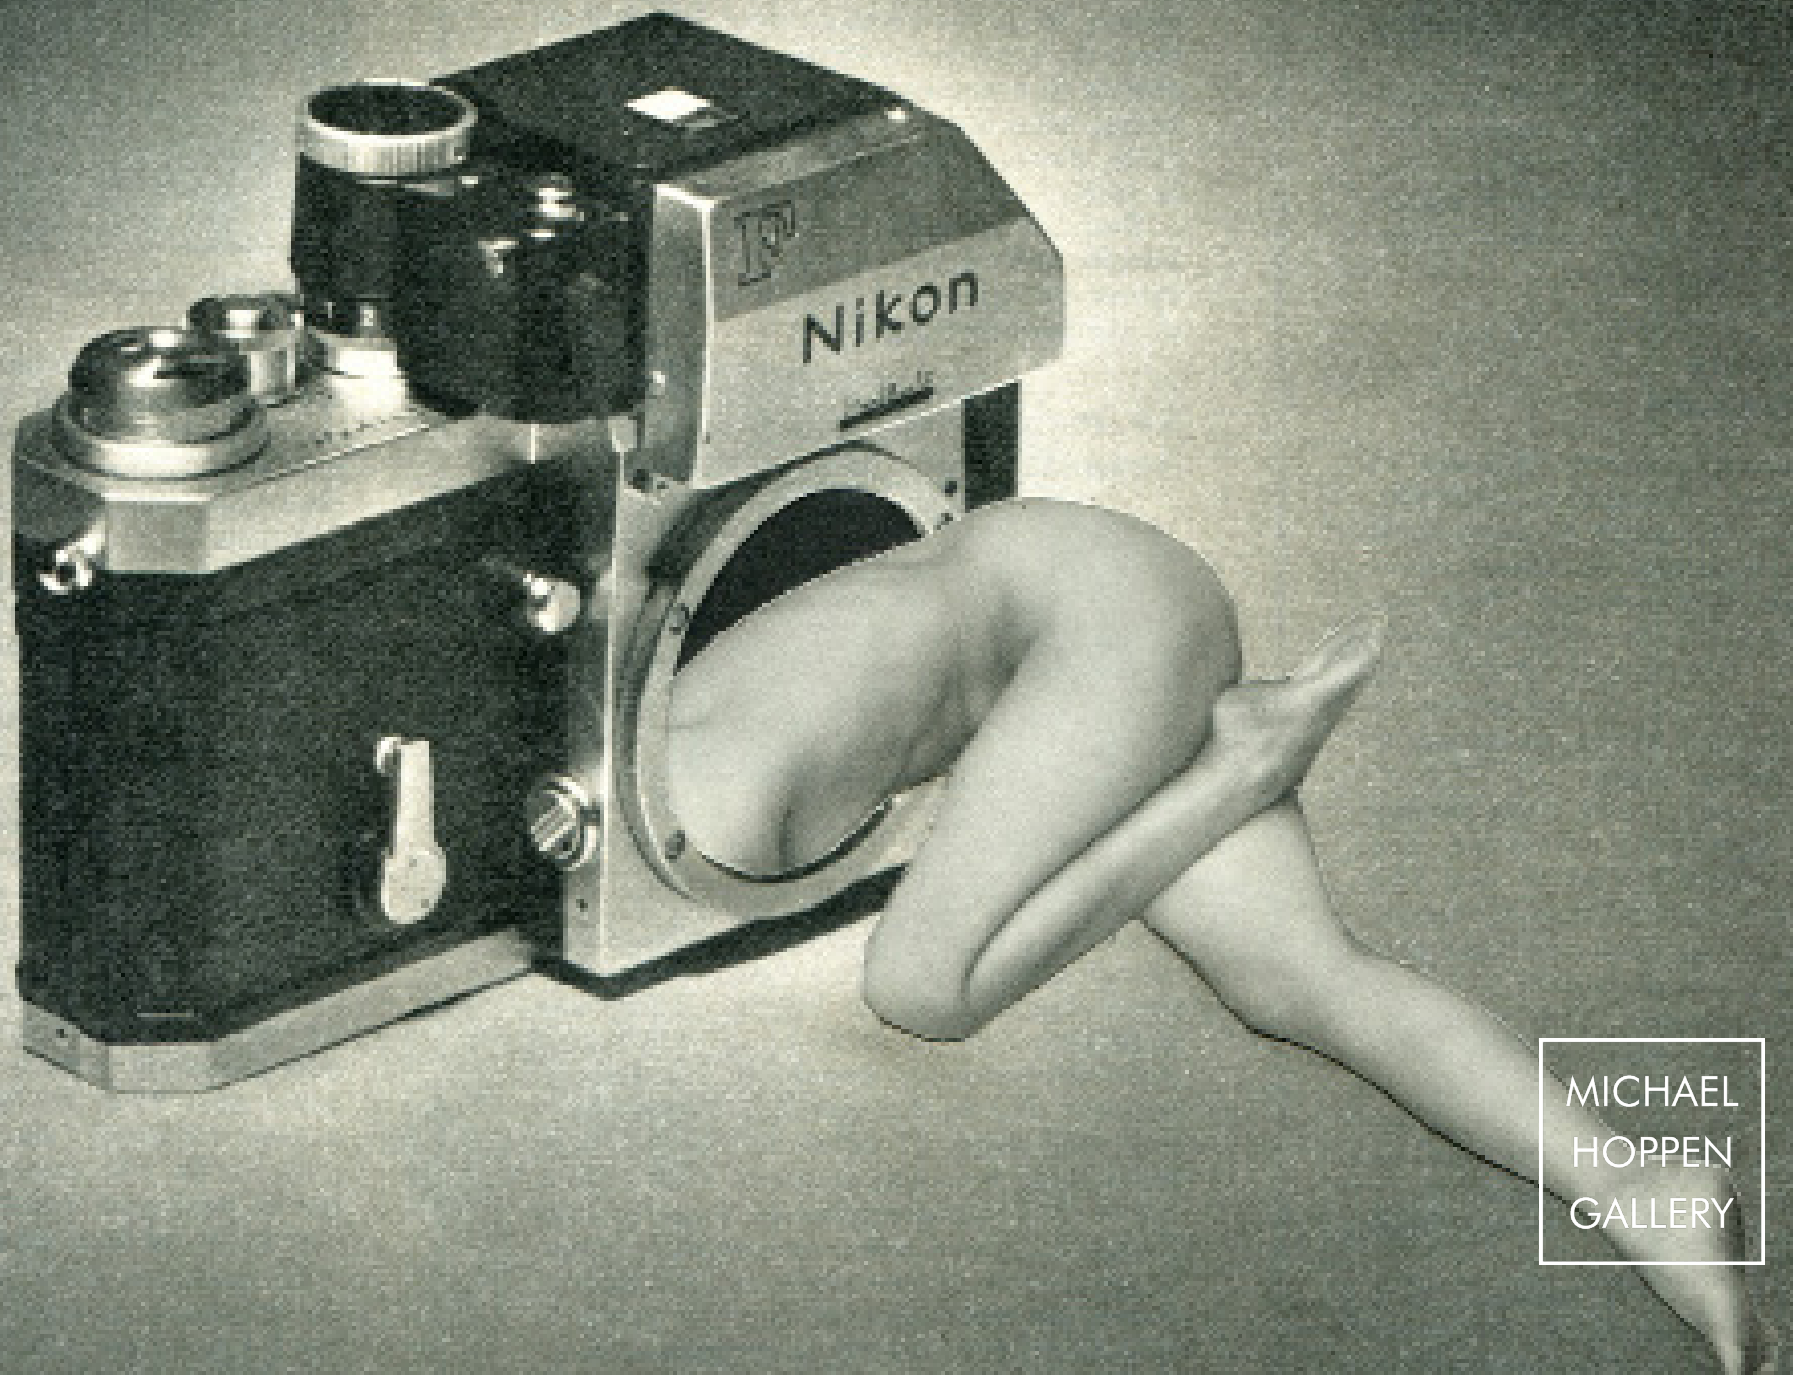

SAMMY SLABBINCK

RE-ANIMATOR

02.12.19 - 25.01.20

Camera shy, unique collage. 22 x 23 cm. © Sammy Slabbinck

MICHAEL
HOPPEN
GALLERY

SAMMY SLABBINCK

RE-ANIMATOR
02.12.19 - 25.01.20

Michael Hoppen Gallery is delighted to announce the exhibition, *RE-ANIMATOR*; by Belgian artist Sammy Slabbinck. This is the third exhibition of the artist's collage works at the gallery.

In a deserted landscape, tiny alpinists venture the ascent of a woman's leg, entire families swim in a bowl of blue soup, part of a mountain range threatens to creep up to a city, a cowboy sits astride a small bird, children fly through the sky in a pleasure boat. You are not hallucinating while viewing the work of Sammy Slabbinck.

Using cuttings from vintage magazines, such as Playboy and Paris Match, Slabbinck composes an absurd universe with a novel, poetic harmony. He jokingly calls himself a 're-animator'.

Sammy Slabbinck (born 1977), creates dynamic surrealist-contemporary collages. Found images are decontextualized and re-appropriated as Slabbinck plays with scale and juxtaposition. Using humour as a visual tool he choreographs compositions, meditating on the past while revealing the absurdity of popular culture. Witty, at times dark, and often visually psychedelic, the simplicity of his compositions belies the complexity of the work. Slabbinck has recently started working with "layered collages", mounted onto boards. Floating on their supports the collages acquire a whole new dimension, becoming almost sculptural.