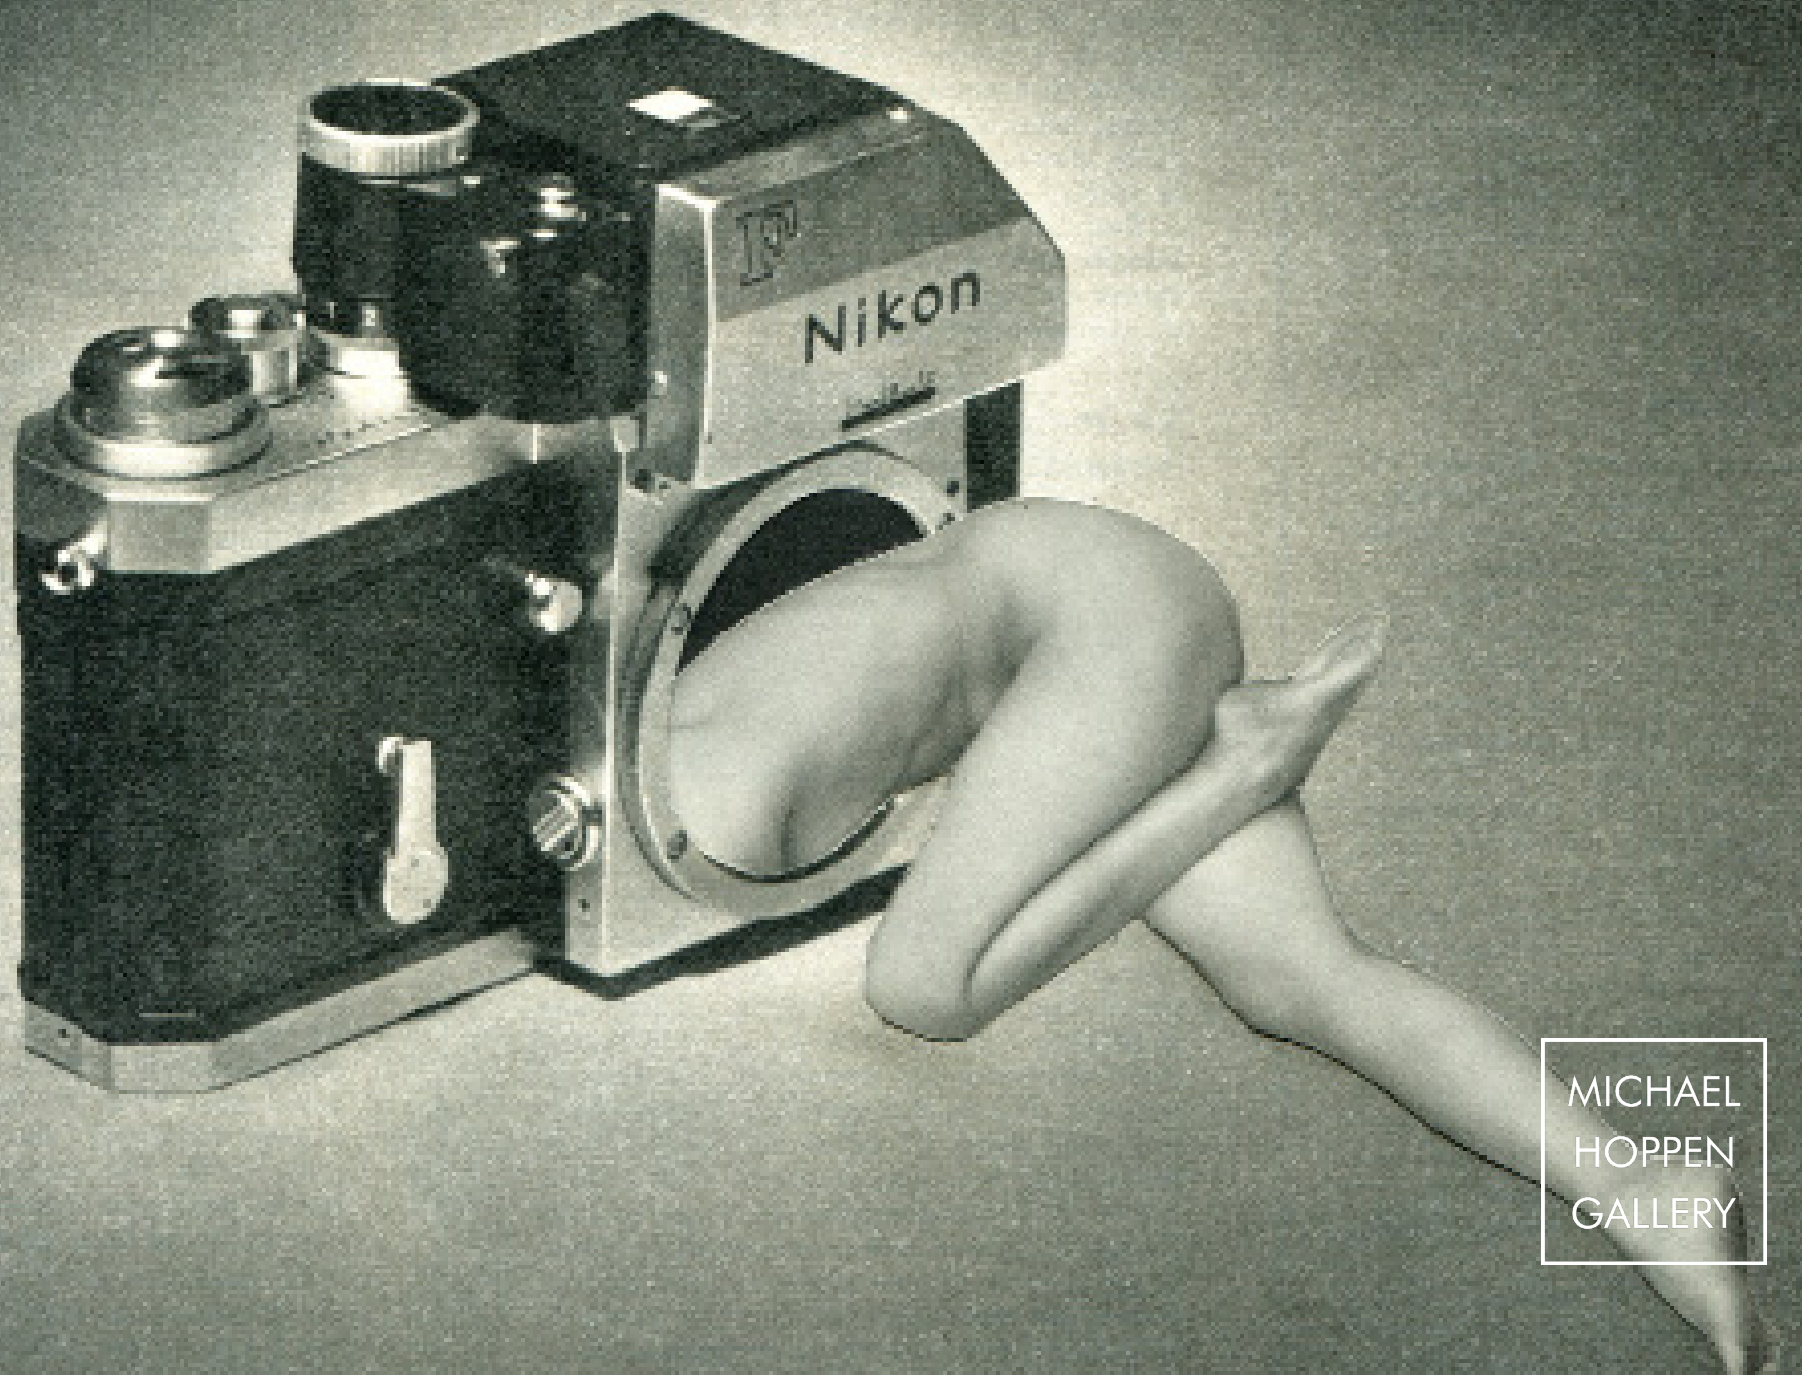

SAMMY SLABBINCK

RE-ANIMATOR

03.12.19 - 25.01.20

Camera'shy, unique collage. 22 x 23 cm. © Sammy Slabbinck

MICHAEL
HOPPEN
GALLERY

SAMMY SLABBINCK

RE-ANIMATOR
03.12.19 - 25.01.20

Michael Hoppen Gallery is delighted to announce the exhibition, *RE-ANIMATOR*; by Belgian artist Sammy Slabbinck. This is the third exhibition of the artist's collage works at the gallery.

In a deserted landscape, tiny alpinists venture the ascent of a woman's leg, entire families swim in a bowl of blue soup, part of a mountain range threatens to creep up to a city, a cowboy sits astride a small bird, children fly through the sky in a pleasure boat. You are not hallucinating while viewing the work of Sammy Slabbinck.

Using cuttings from vintage magazines, such as Playboy and Paris Match, Slabbinck composes an absurd universe with a novel, poetic harmony. He jokingly calls himself a 're-animator'.

Sammy Slabbinck (born 1977), creates dynamic surrealist-contemporary collages. Found images are decontextualized and re-appropriated as Slabbinck plays with scale and juxtaposition. Using humour as a visual tool he choreographs compositions, meditating on the past while revealing the absurdity of popular culture. Witty, at times dark, and often visually psychedelic, the simplicity of his compositions belies the complexity of the work. Slabbinck has recently started working with "layered collages", mounted onto boards. Floating on their supports the collages acquire a whole new dimension, becoming almost sculptural.